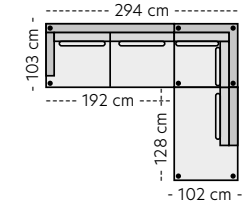

Oppsett 5 - 2,5HA H

PRISER

1. 32999,-	5. 42999,-
2. 34999,-	K1. 36999,-
3. 36999,-	K2. 39999,-
4. 39999,-	K3. 42999,-