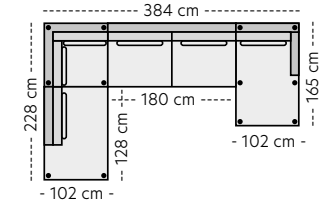

Oppsett 6 - 3DHA Venstre

PRISER

1. 42999,-	5. 53999,-
2. 44999,-	K1. 46999,-
3. 46999,-	K2. 49999,-
4. 49999,-	K3. 53999,-