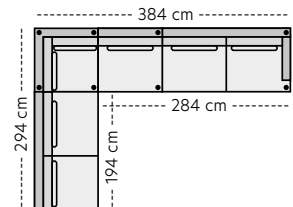

Oppsett 8/9 - H23/32

PRISER

1. 45999,-	5. 60999,-
2. 48999,-	K1. 51999,-
3. 51999,-	K2. 55999,-
4. 55999,-	K3. 61999,-