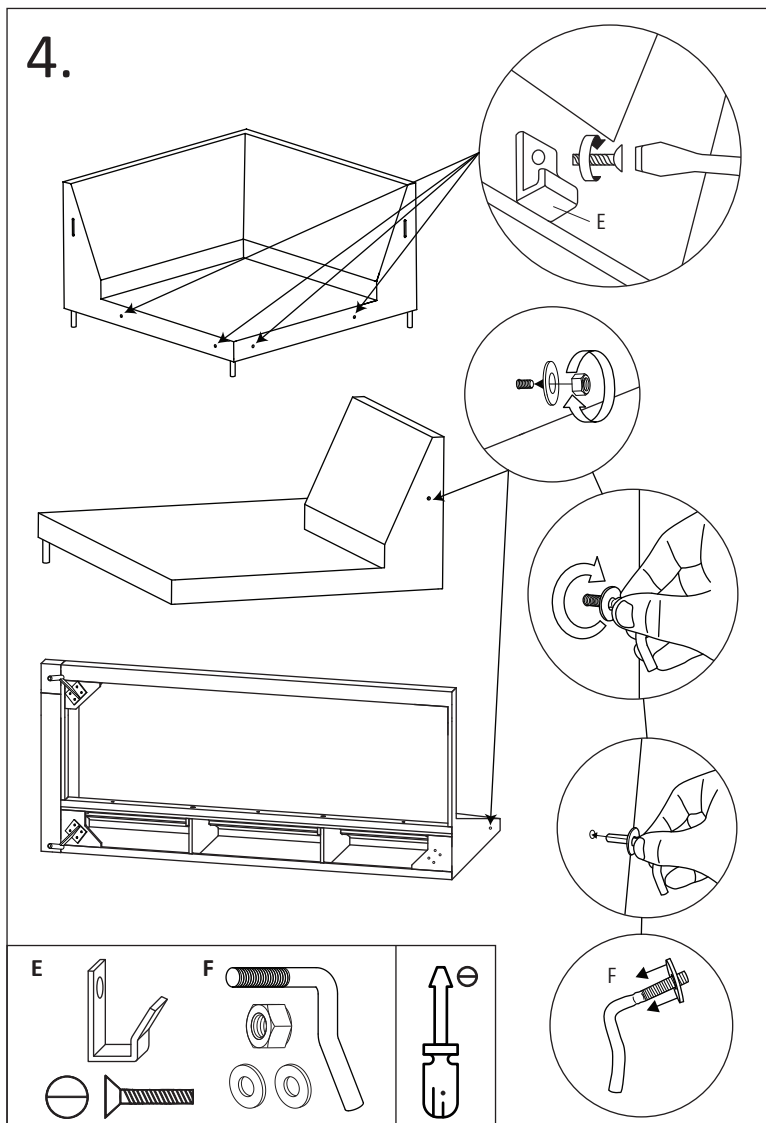

Assembly instruction

Kos 3HA

You need

30 minutes

2 persons

Components

Nr	QTY	mm
A	8	H: 160
B	32	M8x30
C	8	
E	4	
F	2	

Nr	QTY	mm
D	8	H: 150
C	8	
E	4	
F	2	

Mounting

Follow the instructions step by step

1.

A

B

C

Mounting

Follow the instructions step by step

Mounting

Follow the instructions step by step

Mounting

Follow the instructions step by step

Mounting

Follow the instructions step by step

Mounting

Follow the instructions step by step

Mounting

Follow the instructions step by step

Mounting

Follow the instructions step by step