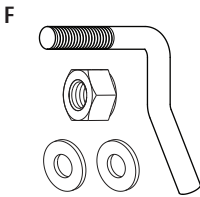

Assembly instruction

Kos 3HA

You need

30 minutes

2 persons

Components

Nr	QTY	mm
A	8	H: 160
B	32	M8x30
C	8	
E	4	
F	2	

Nr	QTY	mm
D	8	H: 150
C	8	
E	4	
F	2	

Mounting

Follow the instructions step by step

1.

A

B

C

Mounting

Follow the instructions step by step