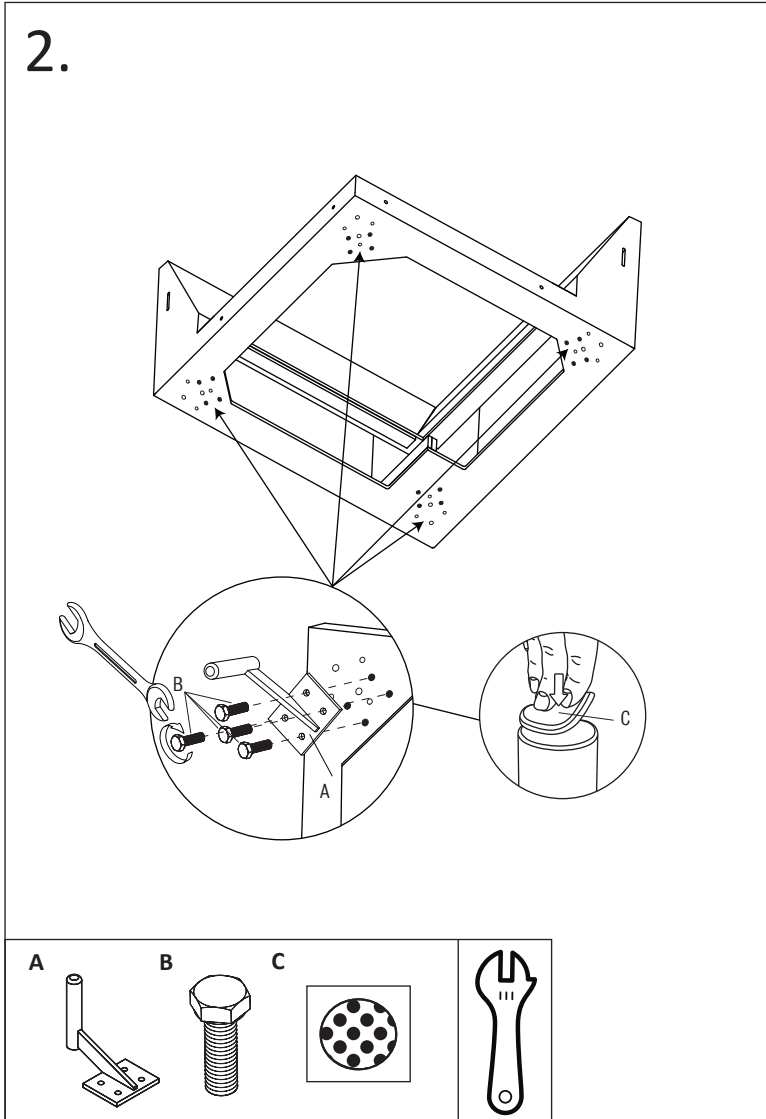

Assembly instruction

Kos 3HA

You need

30 minutes

2 persons

Components

Nr	QTY	mm
A	8	H: 160
B	32	M8x30
C	8	
E	4	
F	2	

Nr	QTY	mm
D	8	H: 150
C	8	
E	4	
F	2	

Mounting

Follow the instructions step by step

1.

A

B

C

Mounting

Follow the instructions step by step

Mounting

Follow the instructions step by step

Mounting

Follow the instructions step by step

Mounting

Follow the instructions step by step

Mounting

Follow the instructions step by step