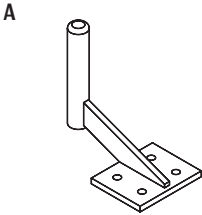

Assembly instruction

Kos 3HA

You need

30 minutes

2 persons

Components

Nr	QTY	mm
A	8	H: 160
B	32	M8x30
C	8	
E	4	
F	2	

Nr	QTY	mm
D	8	H: 150
C	8	
E	4	
F	2	

Mounting

Follow the instructions step by step

1.

A

B

C

Mounting

Follow the instructions step by step