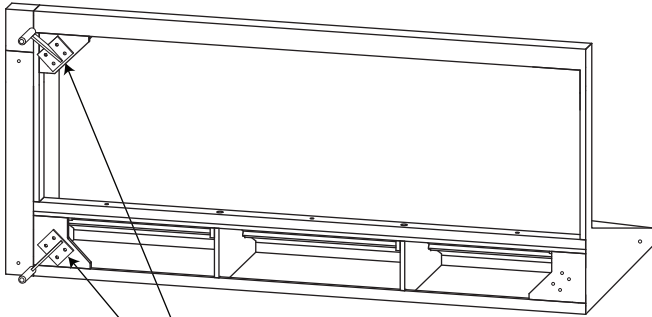

Assembly instruction

Kos 3HA

You need

30 minutes

2 persons

Components

Nr	QTY	mm
A	8	H: 160
B	32	M8x30
C	8	
E	4	
F	2	

Nr	QTY	mm
D	8	H: 150
C	8	
E	4	
F	2	

Mounting

Follow the instructions step by step

1.

A

B

C

Mounting

Follow the instructions step by step