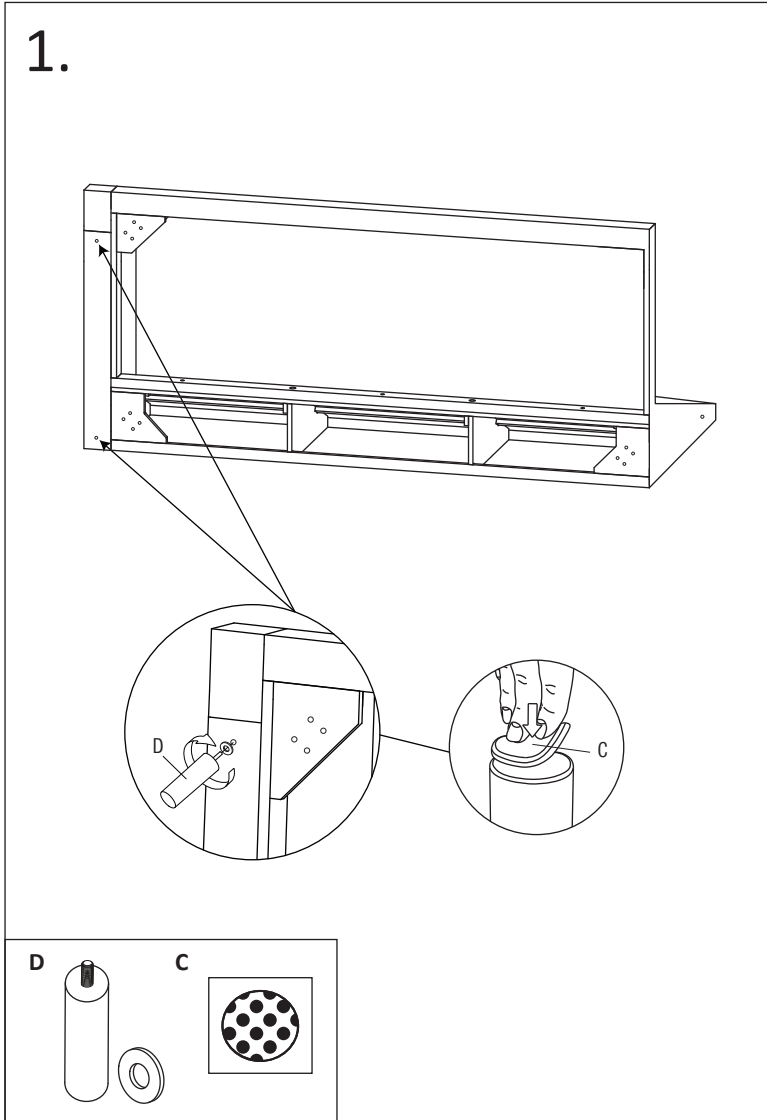

Assembly instruction

Kos 3HA

You need

30 minutes

2 persons

Components

Nr	QTY	mm
A	8	H: 160
B	32	M8x30
C	8	
E	4	
F	2	

Nr	QTY	mm
D	8	H: 150
C	8	
E	4	
F	2	

Mounting

Follow the instructions step by step

1.

A

B

C

Mounting

Follow the instructions step by step