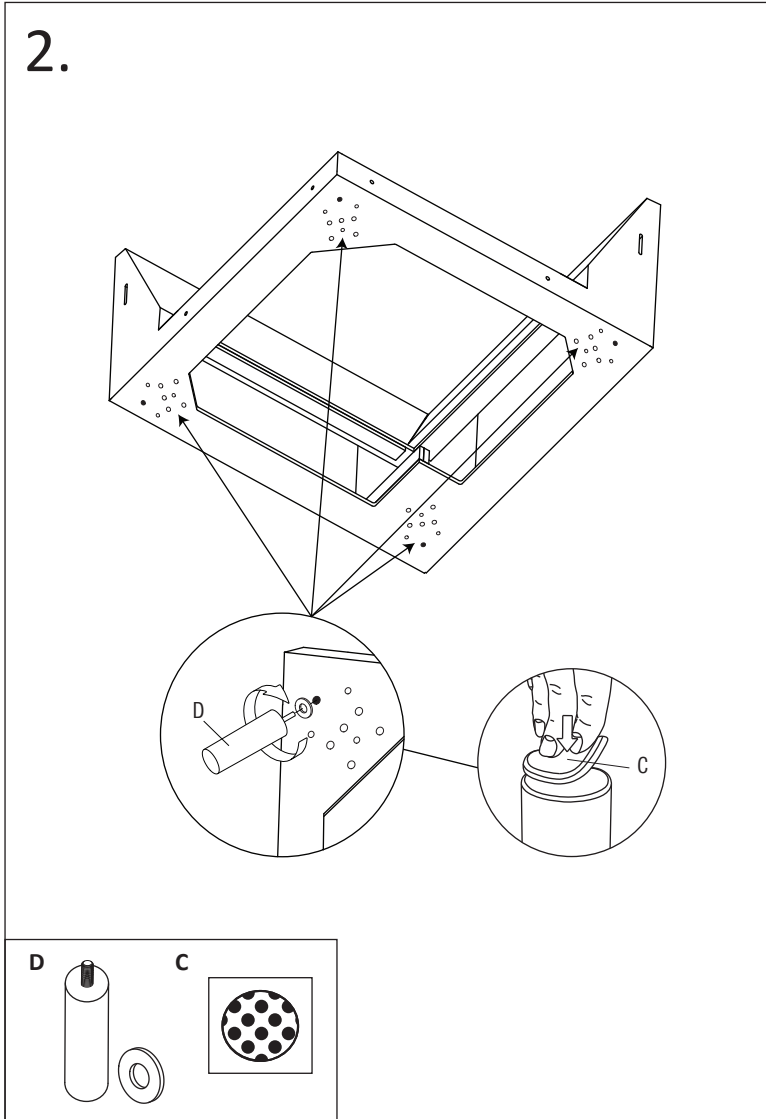

Mounting

Follow the instructions step by step