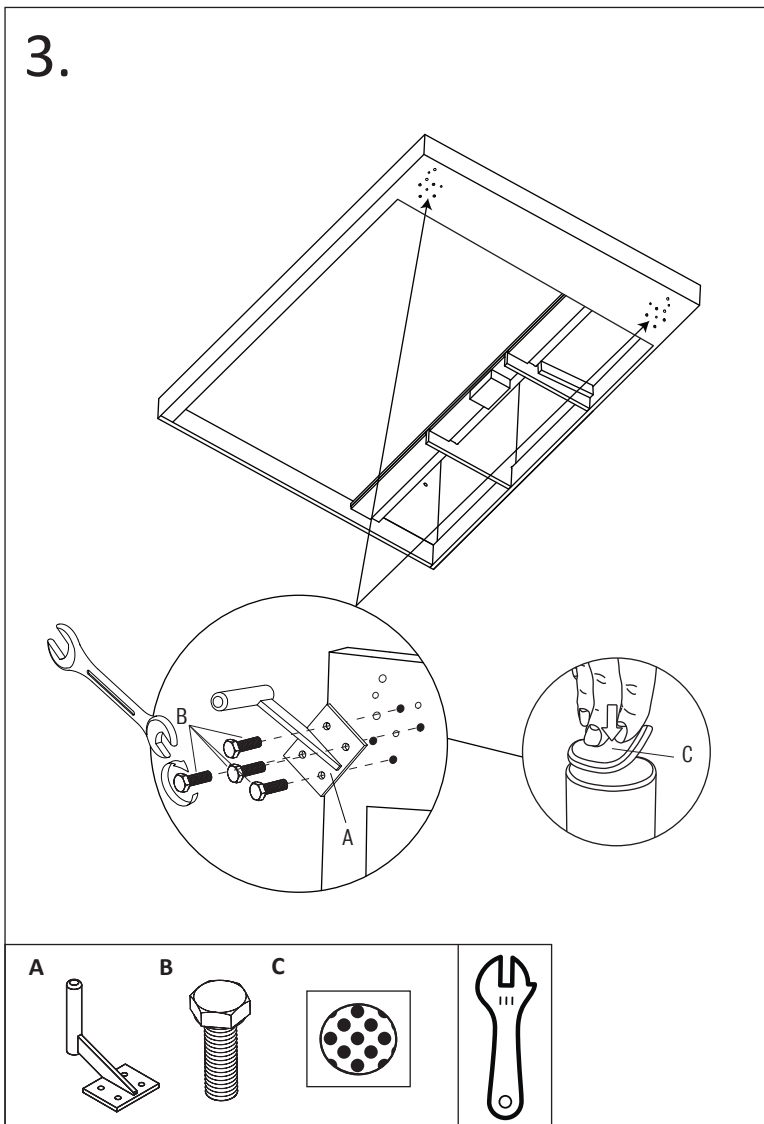

Assembly instruction

Kos 3HA

You need

30 minutes

2 persons

Components

Nr	QTY	mm
A	8	H: 160
B	32	M8x30
C	8	
E	4	
F	2	

Nr	QTY	mm
D	8	H: 150
C	8	
E	4	
F	2	

Mounting

Follow the instructions step by step

1.

A

B

C

Mounting

Follow the instructions step by step

Mounting

Follow the instructions step by step

Mounting

Follow the instructions step by step

Mounting

Follow the instructions step by step

Mounting

Follow the instructions step by step