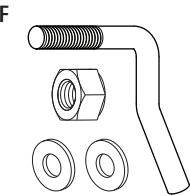

Assembly instruction

Kos 3HA

You need

30 minutes

2 persons

Components

Nr	QTY	mm
A	8	H: 160
B	32	M8x30
C	8	
E	4	
F	2	

Nr	QTY	mm
D	8	H: 150
C	8	
E	4	
F	2	

Mounting

Follow the instructions step by step

1.

A

B

C

Mounting

Follow the instructions step by step