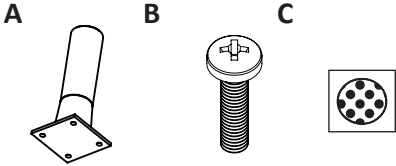

Assembly instruction

Texas H23_32

You need

10 minutes

2 people

Components

Wooden leg

Nr	QTY	mm
A	8	H:160
B	32	M6x20
C	8	
D	4	
E	6	M8x60

Metal leg

Nr	QTY	mm
A	8	H:160
B	16	M8x30
C	4	
D	6	M8x60

Mounting

Follow the instructions step by step

Mounting

Follow the instructions step by step

Mounting

Follow the instructions step by step