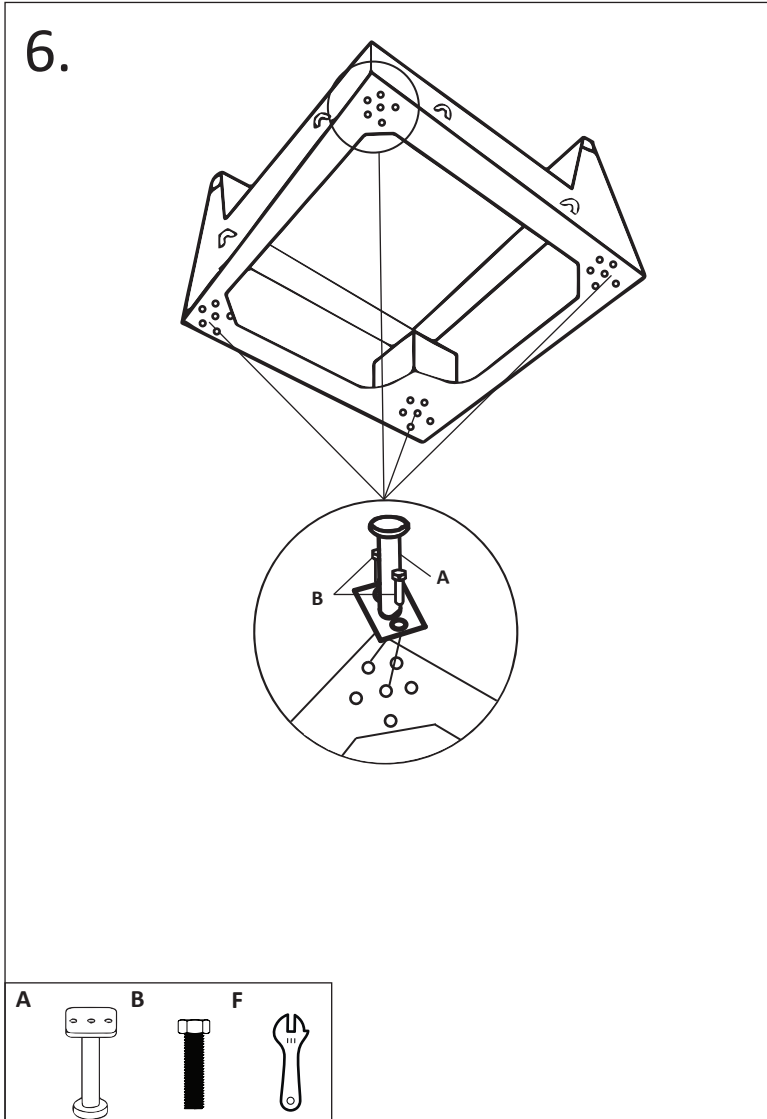

Assembly instruction

Texas H23_32

You need

10 minutes

2 people

Components

Wooden leg

Nr	QTY	mm
A	8	H:160
B	32	M6x20
C	8	
D	4	
E	6	M8x60

Metal leg

Nr	QTY	mm
A	8	H:160
B	16	M8x30
C	4	
D	6	M8x60

Mounting

Follow the instructions step by step

Mounting

Follow the instructions step by step

Mounting

Follow the instructions step by step

Mounting

Follow the instructions step by step

Mounting

Follow the instructions step by step

Mounting

Follow the instructions step by step

Mounting

Follow the instructions step by step