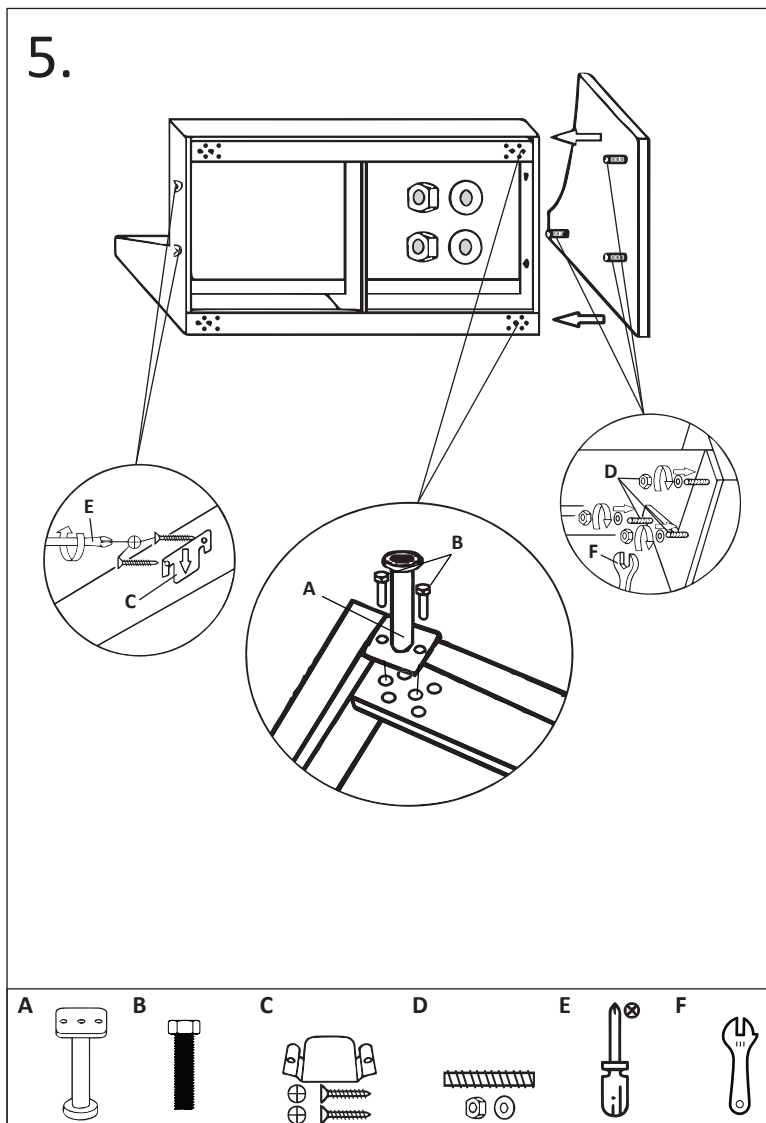

Assembly instruction

Texas H23_32

You need

10 minutes

2 people

Components

Wooden leg

Nr	QTY	mm
A	8	H:160
B	32	M6x20
C	8	
D	4	
E	6	M8x60

Metal leg

Nr	QTY	mm
A	8	H:160
B	16	M8x30
C	4	
D	6	M8x60

Mounting

Follow the instructions step by step

Mounting

Follow the instructions step by step

Mounting

Follow the instructions step by step

Mounting

Follow the instructions step by step

Mounting

Follow the instructions step by step

Mounting

Follow the instructions step by step

Mounting

Follow the instructions step by step