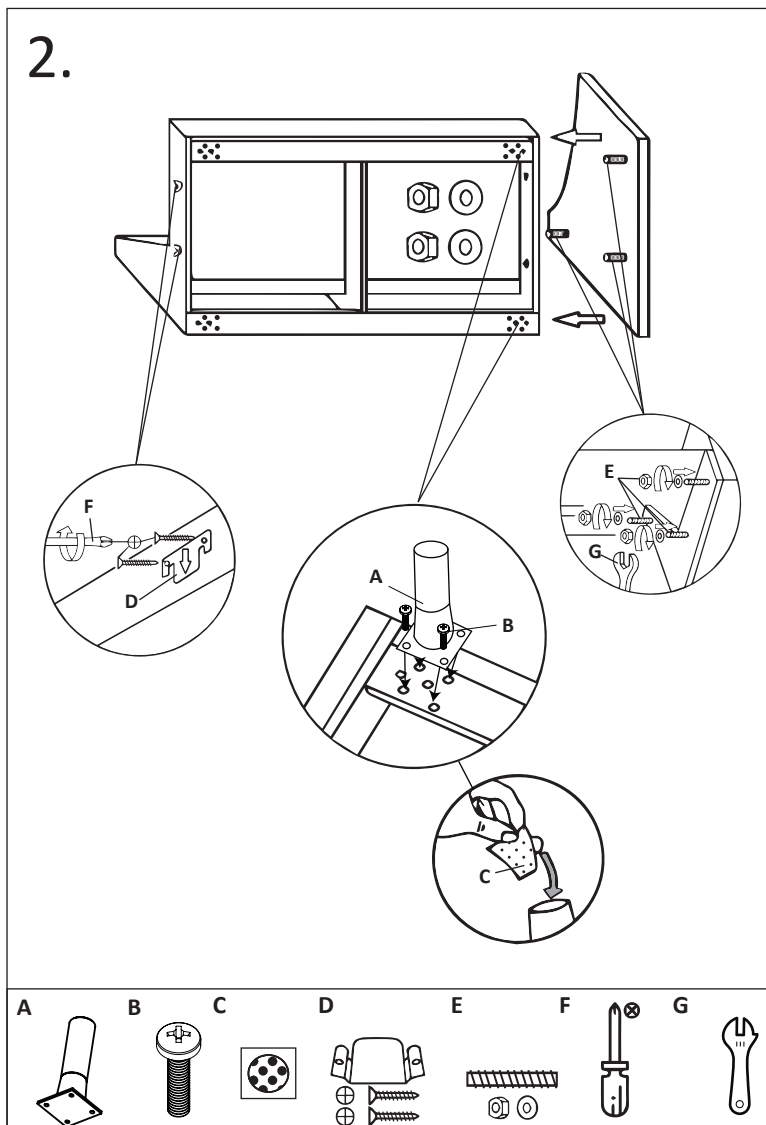

Assembly instruction

Texas H23_32

You need

10 minutes

2 people

Components

Wooden leg

Nr	QTY	mm
A	8	H:160
B	32	M6x20
C	8	
D	4	
E	6	M8x60

Metal leg

Nr	QTY	mm
A	8	H:160
B	16	M8x30
C	4	
D	6	M8x60

Mounting

Follow the instructions step by step

Mounting

Follow the instructions step by step

Mounting

Follow the instructions step by step

Mounting

Follow the instructions step by step

Mounting

Follow the instructions step by step

Mounting

Follow the instructions step by step

Mounting

Follow the instructions step by step