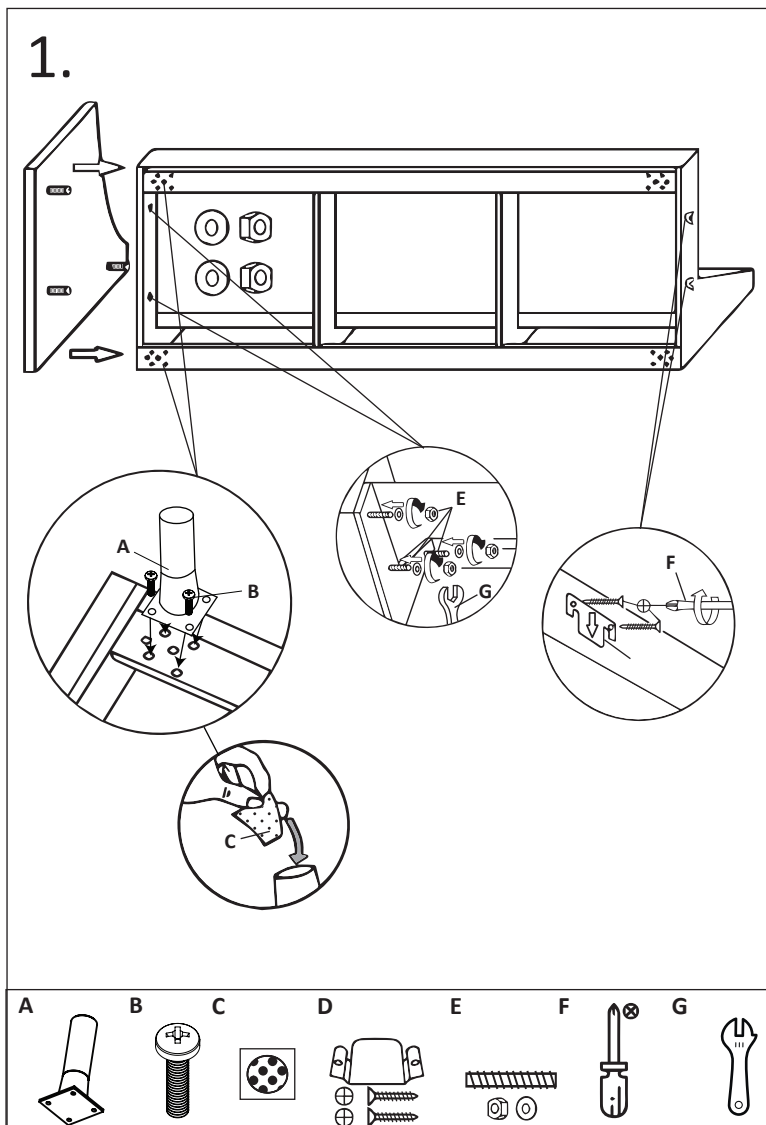

Assembly instruction

Texas H23_32

You need

10 minutes

2 people

Components

Wooden leg

Nr	QTY	mm
A	8	H:160
B	32	M6x20
C	8	
D	4	
E	6	M8x60

Metal leg

Nr	QTY	mm
A	8	H:160
B	16	M8x30
C	4	
D	6	M8x60

Mounting

Follow the instructions step by step

Mounting

Follow the instructions step by step

Mounting

Follow the instructions step by step

Mounting

Follow the instructions step by step

Mounting

Follow the instructions step by step

Mounting

Follow the instructions step by step

Mounting

Follow the instructions step by step