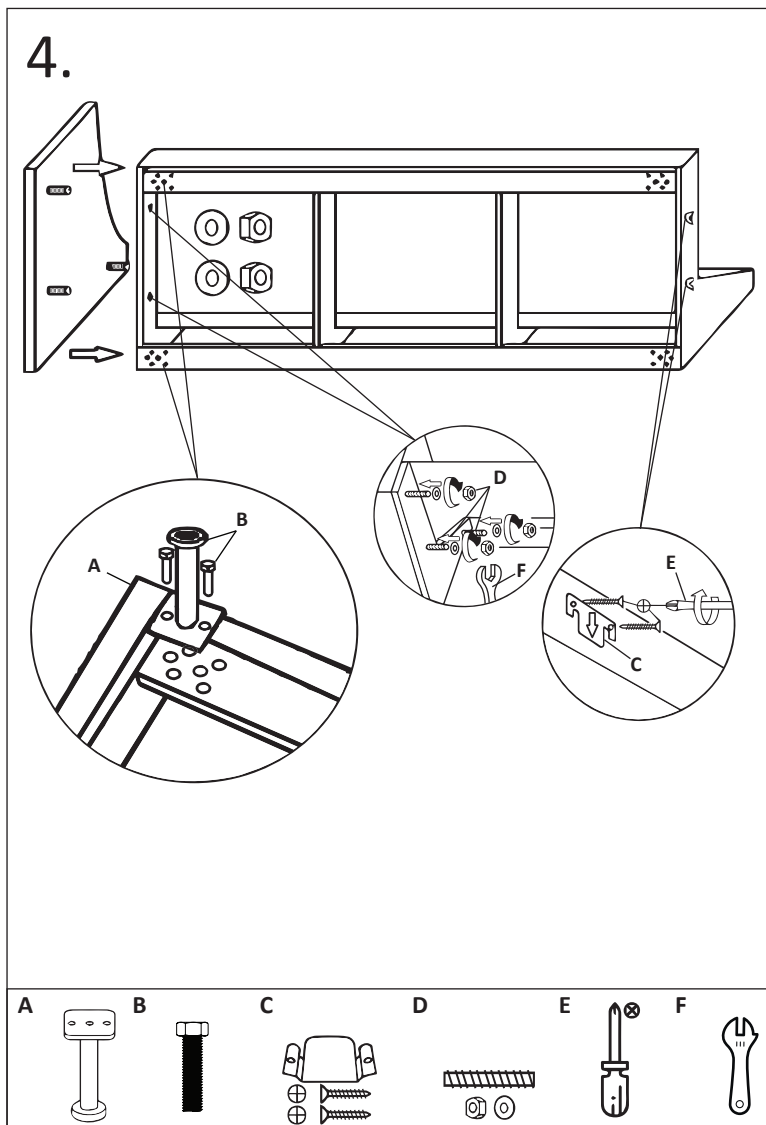

Assembly instruction

Texas H23_32

You need

10 minutes

2 people

Components

Wooden leg

Nr	QTY	mm
A	8	H:160
B	32	M6x20
C	8	
D	4	
E	6	M8x60

Metal leg

Nr	QTY	mm
A	8	H:160
B	16	M8x30
C	4	
D	6	M8x60

Mounting

Follow the instructions step by step

Mounting

Follow the instructions step by step

Mounting

Follow the instructions step by step

Mounting

Follow the instructions step by step

Mounting

Follow the instructions step by step

Mounting

Follow the instructions step by step

Mounting

Follow the instructions step by step