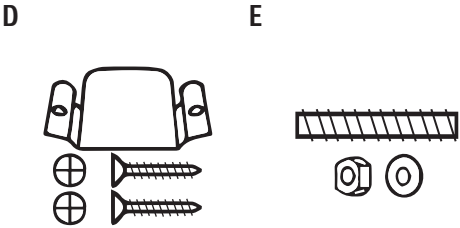

Assembly instruction

Texas H23_32

You need

10 minutes

2 people

Components

Wooden leg

Nr	QTY	mm
A	8	H:160
B	32	M6x20
C	8	
D	4	
E	6	M8x60

Metal leg

Nr	QTY	mm
A	8	H:160
B	16	M8x30
C	4	
D	6	M8x60

Mounting

Follow the instructions step by step

Mounting

Follow the instructions step by step

Mounting

Follow the instructions step by step