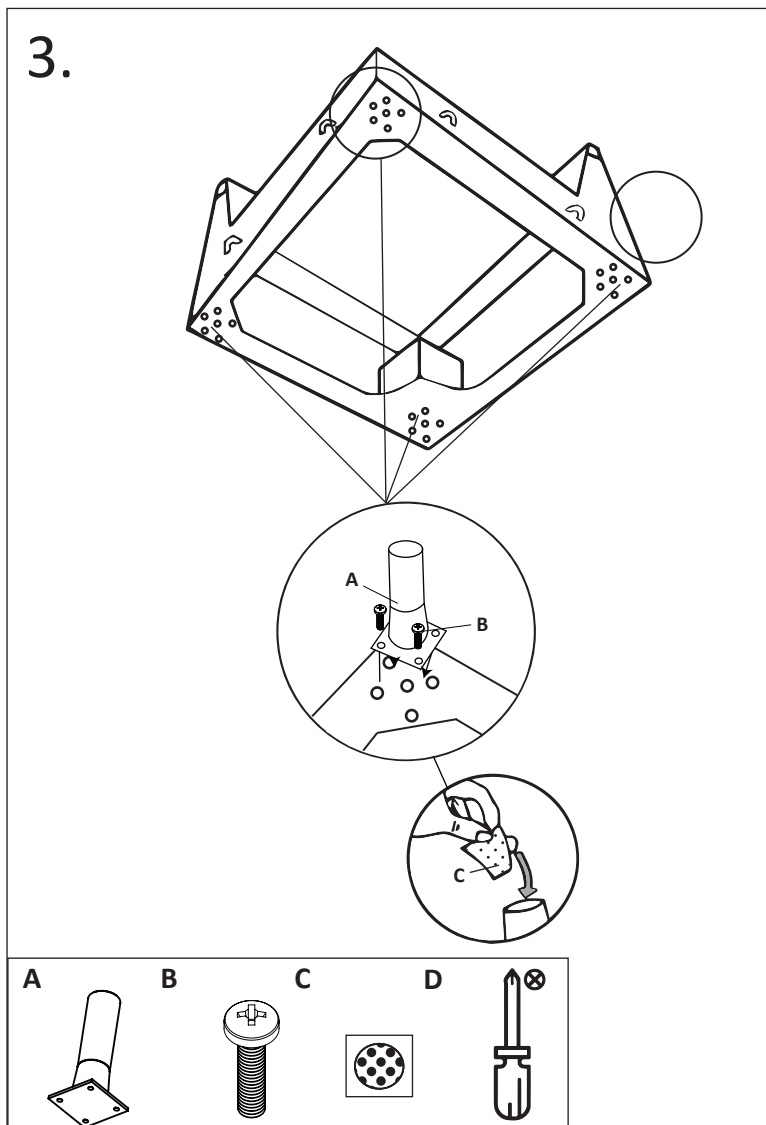

Assembly instruction

Texas H23_32

You need

10 minutes

2 people

Components

Wooden leg

Nr	QTY	mm
A	8	H:160
B	32	M6x20
C	8	
D	4	
E	6	M8x60

Metal leg

Nr	QTY	mm
A	8	H:160
B	16	M8x30
C	4	
D	6	M8x60

Mounting

Follow the instructions step by step

Mounting

Follow the instructions step by step

Mounting

Follow the instructions step by step